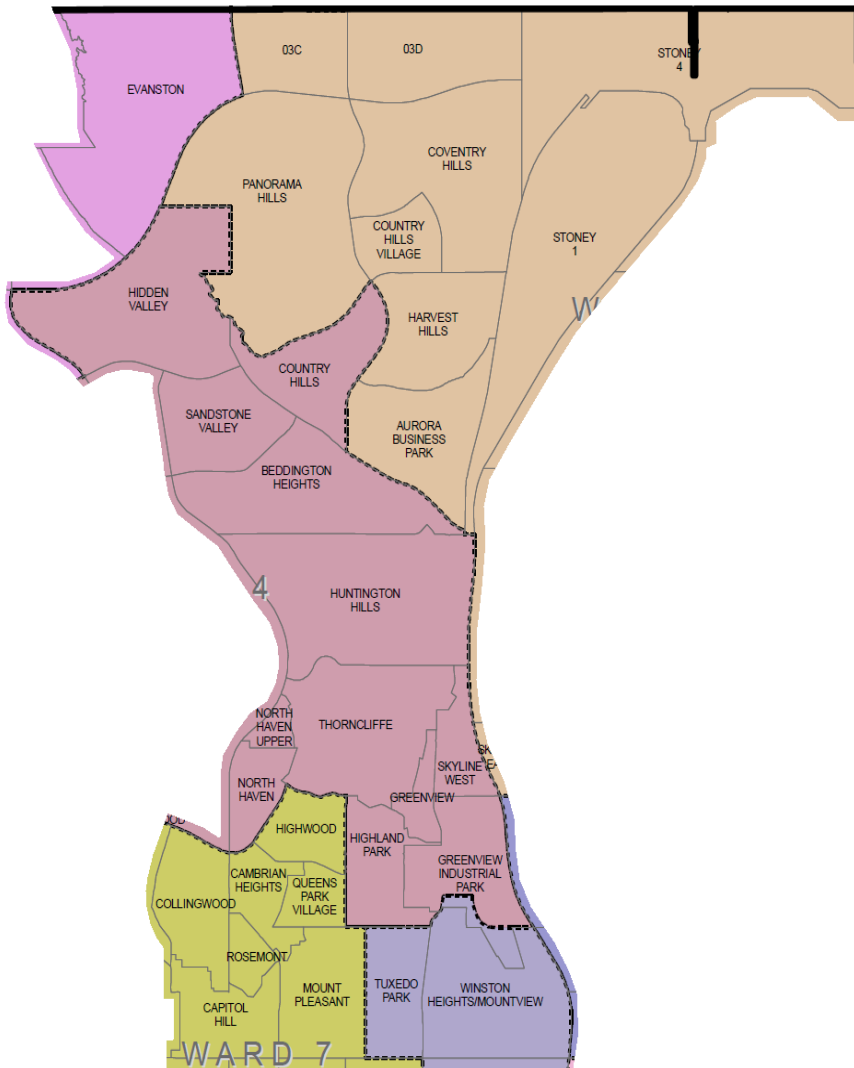

Parks – Contracting Out Information

The Work the Contractors are doing covers parts of Wards 2, 3, 4, 7 & 9.

This includes the following sub-divisions:

- Beddington Heights
- Cambrian Heights
- Capitol Hill
- Collingwood
- Country Hills
- Country Hills Village
- Coventry Hills
- Evanston
- Harvest Hills
- Hidden Valley
- Highwood
- Highland Park
- Huntington Hills
- Mount Pleasant
- North Haven Upper
- North Haven
- Panorama Hills
- Queens Park Village
- Rosemont
- Sandstone Valley
- Thorncliffe
- Tuxedo Park
- Winston Heights/Mountview
- Aurora Business Park
- Greenview Industrial Park
- Skyline West
- Stoney 1 Industrial
- Stoney 4 Industrial

If you observe any inconsistencies in these parks please contact 311 or your Alderman and Mayor.